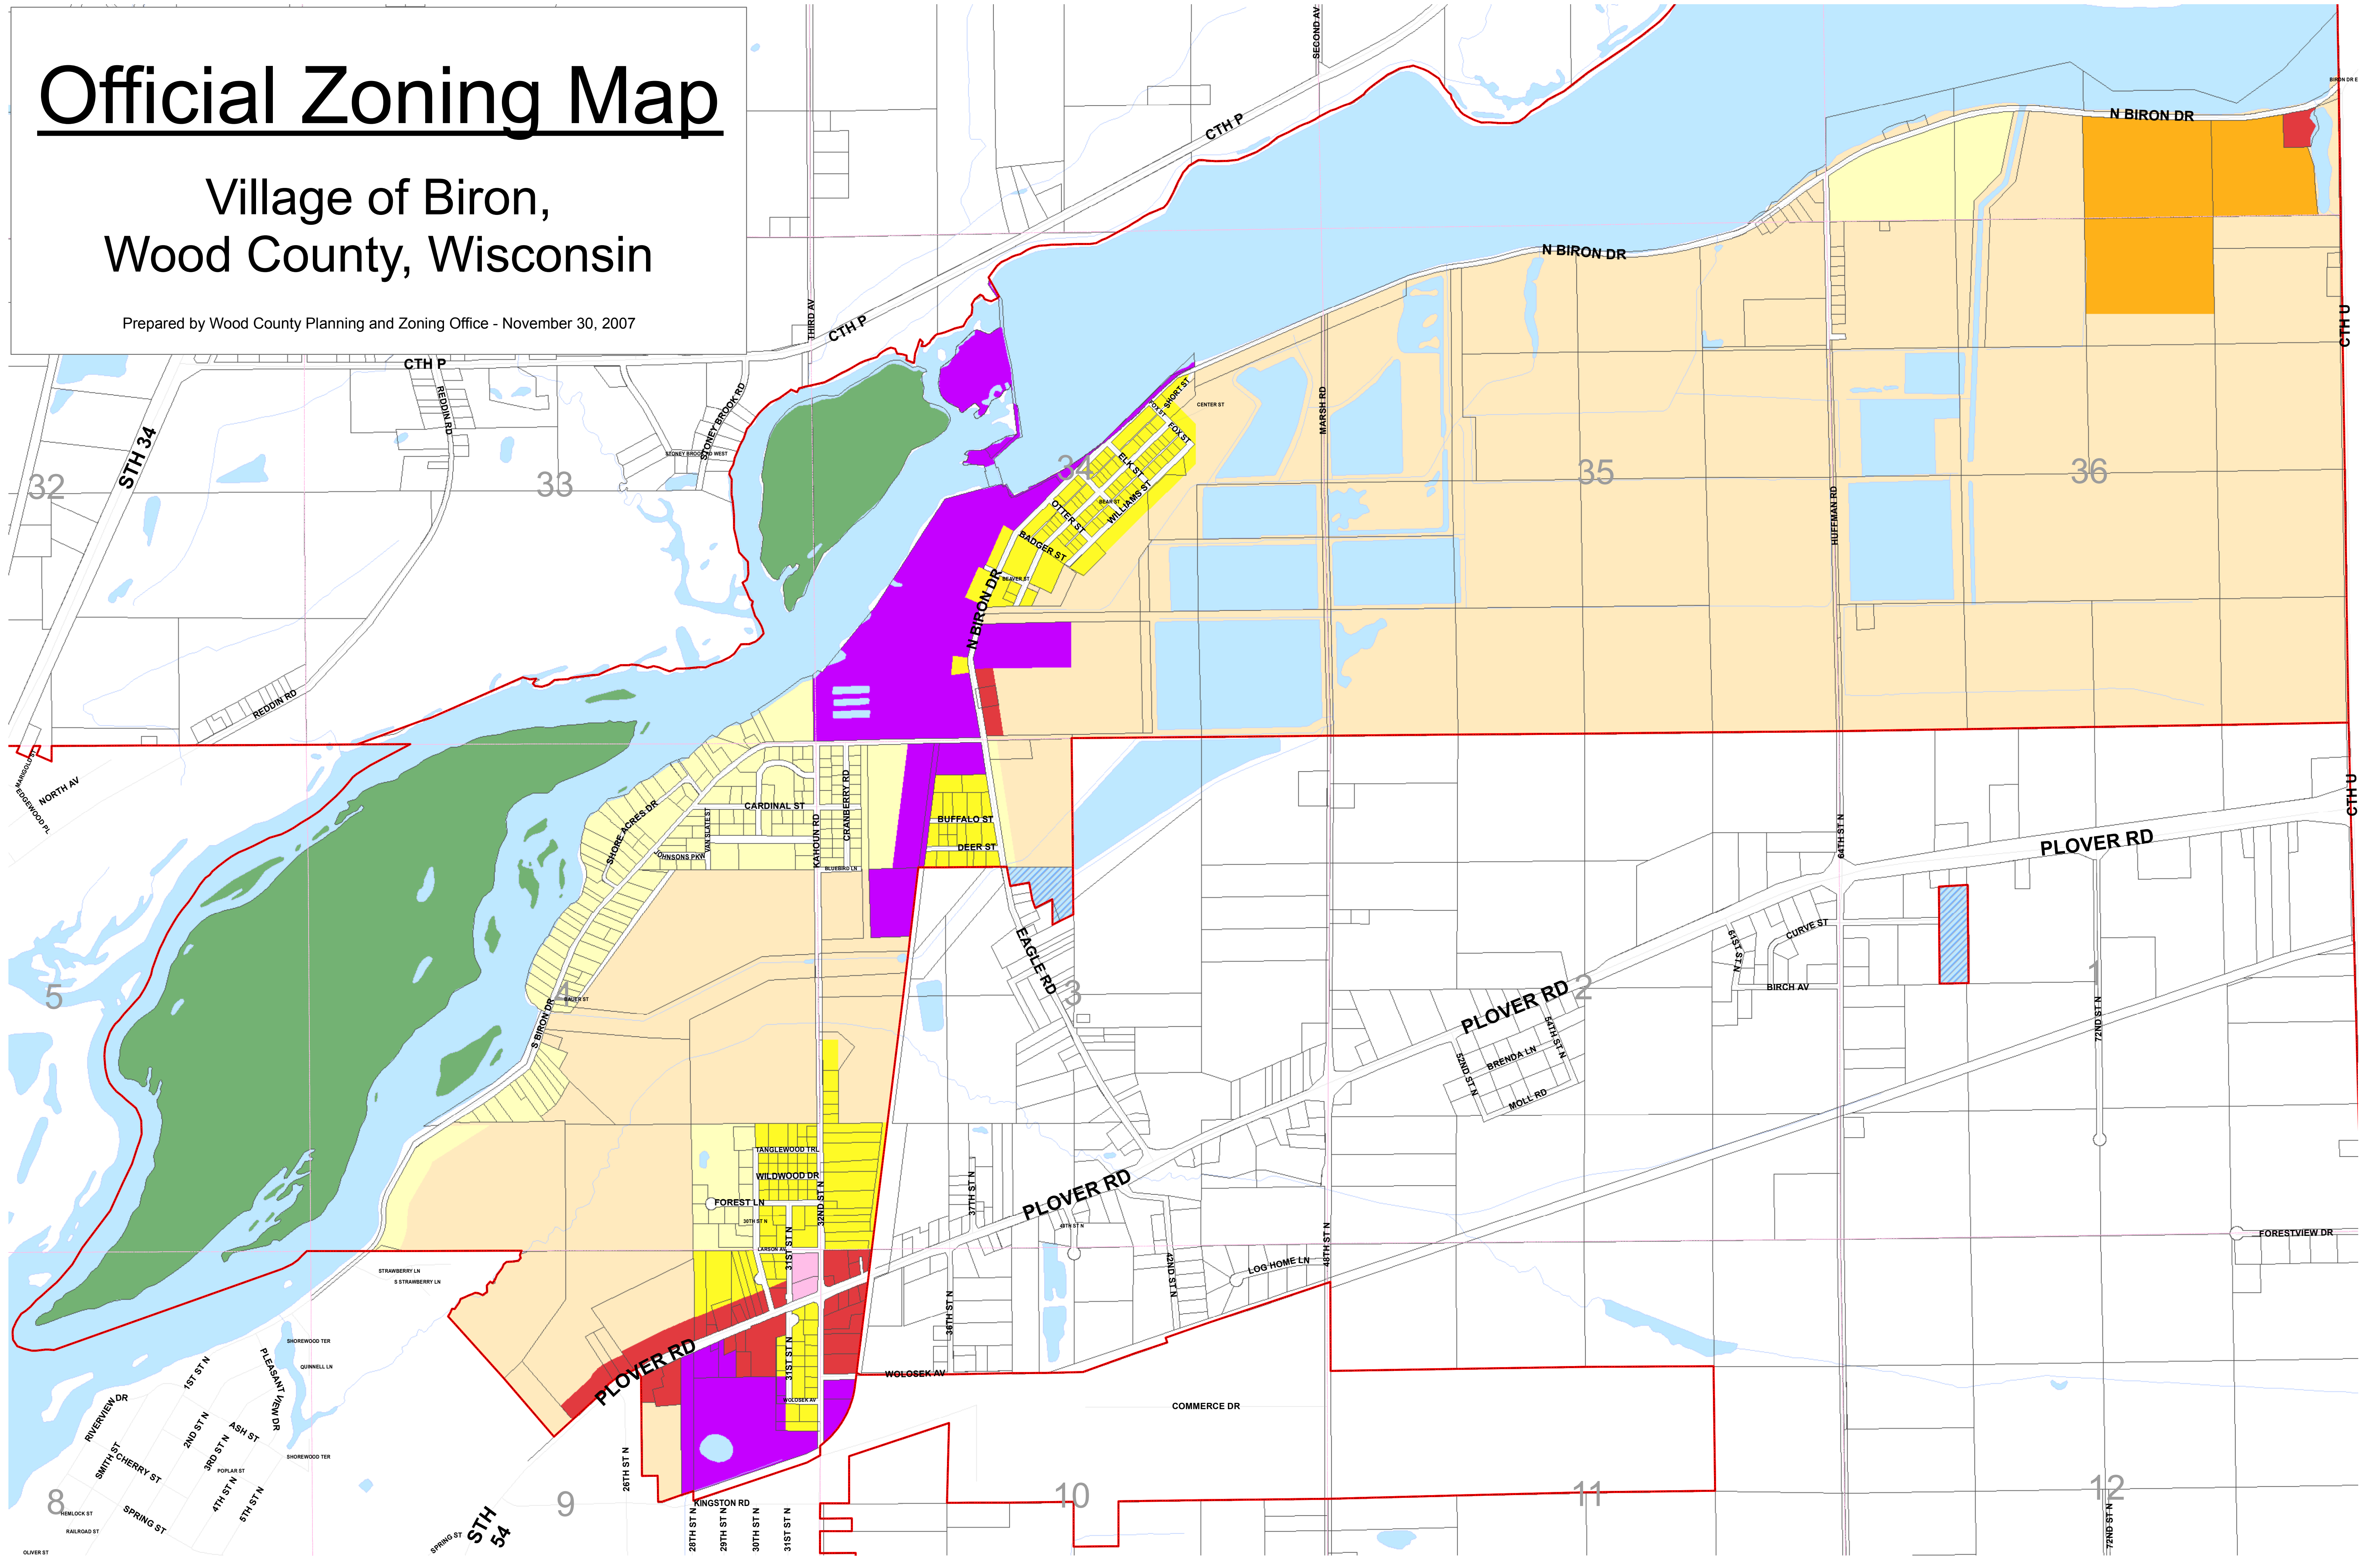

# Official Zoning Map

## Village of Biron, Wood County, Wisconsin

Prepared by Wood County Planning and Zoning Office - November 30, 2007

### Zoning Code Legend

	R-1 - Residential		Agricultural		Industrial
	R-2 - Residential		Business		Mobile Home Park
	R-4 - Residential		Conservancy		MW - Municipal Well

0 700 1,400 2,100 2,800 3,500 4,200 4,900