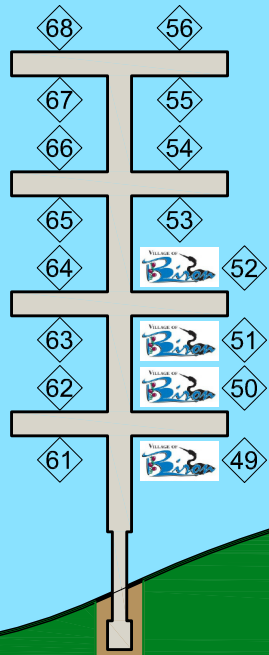

LEGEND

VILLAGE OF BIRON - PUBLIC SHORT-TERM TRANSIENT USE (1 HOUR MAX)

ANCHOR BAY PATRON USE

VILLAGE OF BIRON - SEASONAL RENTAL SLIP

*SEASONAL BOAT SLIPS AVAILABLE - FOR MORE INFORMATION
CONTACT THE VILLAGE OF BIRON
715-423-6580 OR WWW.BIRONWISCONSIN.ORG

3

2

1

BOAT
LANDING
RAMP

ANCHOR BAY

VILLAGE OF BIRON BOAT SLIP ASSIGNMENT PLAN

BIRON, WISCONSIN