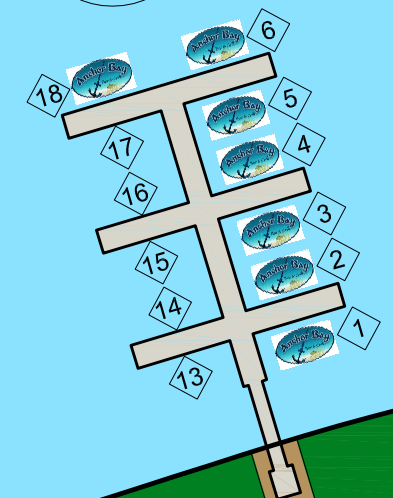

LEGEND

VILLAGE OF BIRON - PUBLIC SHORT-TERM TRANSIENT USE (1 HOUR MAX)

ANCHOR BAY PATRON USE

VILLAGE OF BIRON - SEASONAL RENTAL SLIP

*SEASONAL BOAT SLIPS AVAILABLE - FOR MORE INFORMATION
CONTACT THE VILLAGE OF BIRON
715-423-6580 OR WWW.BIRONWISCONSIN.ORG

3

2

1

BOAT
LANDING
RAMP

ANCHOR BAY

VILLAGE OF BIRON BOAT SLIP ASSIGNMENT PLAN

BIRON, WISCONSIN