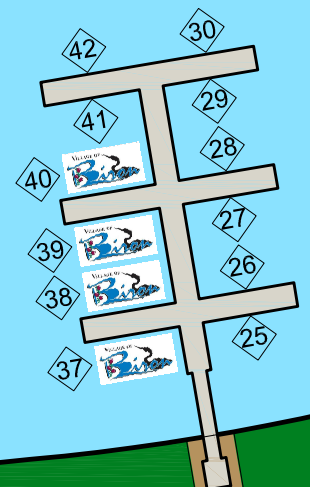

LEGEND

VILLAGE OF BIRON - PUBLIC SHORT-TERM TRANSIENT USE (1 HOUR MAX)

ANCHOR BAY PATRON USE

VILLAGE OF BIRON - SEASONAL RENTAL SLIP

*SEASONAL BOAT SLIPS AVAILABLE - FOR MORE INFORMATION
CONTACT THE VILLAGE OF BIRON
715-423-6580 OR WWW.BIRONWISCONSIN.ORG

3

2

1

BOAT
LANDING
RAMP

ANCHOR BAY

VILLAGE OF BIRON BOAT SLIP ASSIGNMENT PLAN

BIRON, WISCONSIN